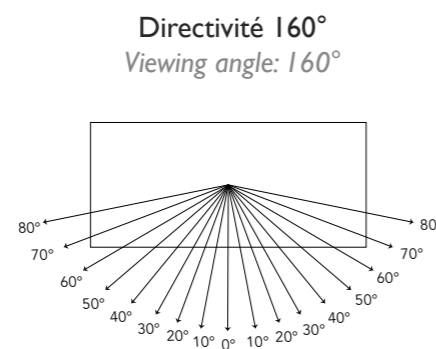

LUMENE - TOILE ACOUSTIQUE LUMENE - ACOUSTIC CANVAS

C'est une toile tissée avec une précision extrême. Les lignes verticales et horizontales sont assemblées de manière à atteindre 92 000 micropores tous les 10 cm² de toile. La différence d'atténuation acoustique entre 8 kHz et 12,5 kHz est inférieure à 1,5 dB, ce qui se traduit par une transparence sonore exceptionnelle. Cette structure tissée complexe est compatible avec les plus récents projecteurs 4K. L'écran présente une surface anti-UV, lavable, il est résistant à la moisissure, ignifuge et s'adapte à des températures extrêmes comprises en -20° et 60°.

This canvas is woven with extreme precision. The vertical and horizontal lines are constructed to achieve 92 000 micropores per 10cm² of canvas. The difference in acoustic dampening between 8 kHz and 12.5 kHz is less than 1.5 dB, which results in exceptional sound transparency. This complex woven structure is designed to be 4K compatible. Furthermore, the screen is anti-UV, washable, mould-resistant, fireproof and adapts to extreme temperatures (between -20°C and 60°C).