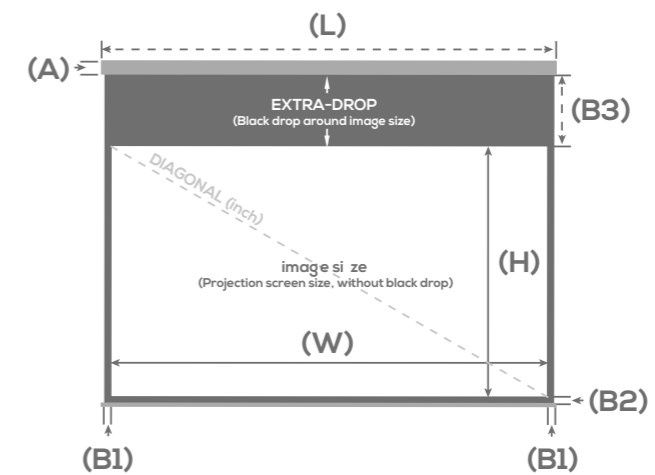

Warranty

2 years

Vous trouverez toutes nos astuces et tutoriels de montage sur notre site
internet dans la rubrique FAQ : www.lumene-screen.com
You can find all our assembly tips and tutorials on our website in the FAQ section:
www.lumene-screen.com

Motorisé
Motorized

Rétractable
Retractable

Commande
infra-rouge
intégrée
Built-in remote
control system

Réglage fin
de position
Fine
adjustment
system

Encastrable
In-ceiling

Domotique
Home
automation

Lumene
Silent Motor
Lumene
Silent Motor

Formats Ratio	Toiles Fabric	REF LUMENE	Taille utile de l'image Image size W x H cm	Diagonale Diagonal (inch)	Dimensions hors-tout du carter Overall dimensions L x A x P cm	Découpe du plafond Ceiling cutting length L x H x P mm	Bords noirs et Extra-drop (mm) Black borders & Extra-drop (mm)			Dimensions packaging (cm)	Poids net / brut Net / gross weight (kg)
							Côtés Sides (B1)	Bas Bottom (B2)	Haut Top (B3)		
4:3	BLANC MAT, BORDS NOIRS	SHOWPLACE HD 200V	203 x 152	100	230 x 14 x 12	2272 x 122 x 115	50	30	420	244 x 20 x 20	14 / 16
		SHOWPLACE HD 240V	244 x 183	120	270 x 14 x 12	2678 x 122 x 115	50	30	120	284 x 20 x 20	15 / 17,5
		SHOWPLACE HD 270V	266 x 199	130	292 x 14 x 12	2896 x 122 x 115	50	30	80	310 x 20 x 20	17 / 19
		SHOWPLACE HD 300V	305 x 229	150	332 x 14 x 12	3292 x 122 x 115	51	30	80	346 x 20 x 20	23 / 25
16:9	MATT WHITE, BLACK EDGES	SHOWPLACE HD 200 C	203 x 115	92	230 x 14 x 12	2272 x 122 x 115	50	30	800	244 x 20 x 20	14 / 16
		SHOWPLACE HD 240 C	235 x 132	106	261 x 14 x 12	2586 x 122 x 115	50	30	630	284 x 20 x 20	15 / 17,5
		SHOWPLACE HD 270 C	266 x 149	120	292 x 14 x 12	2896 x 122 x 115	50	30	450	310 x 20 x 20	17 / 19
		SHOWPLACE HD 300 C	305 x 171	133	332 x 14 x 12	3292 x 122 x 115	51	30	300	346 x 20 x 20	23 / 25