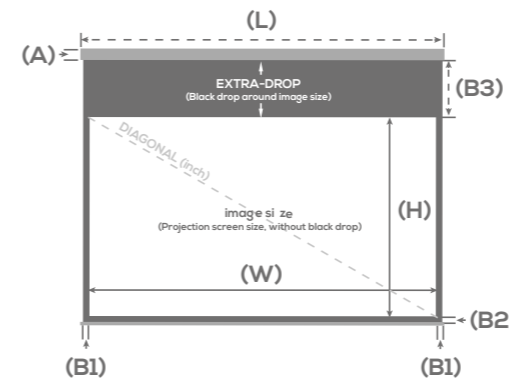

Warranty

2 years

Vous trouverez toutes nos astuces et tutoriels de montage sur notre site internet dans la rubrique FAQ : www.lumene-screen.com
You can find all our assembly tips and tutorials on our website in the FAQ section: www.lumene-screen.com

Motorisé
Motorized

Rétractable
Retractable

Tensionné
Tab tensioning system

Commande infra-rouge intégrée
Built-in remote control system

Mural, plafond ou suspendu
Wall, ceiling or suspended mount

Fixation par clips rapide et sécurisée
Safe clipping system

Domotique
Home automation

Lumene Silent Motor
Lumene Silent Motor