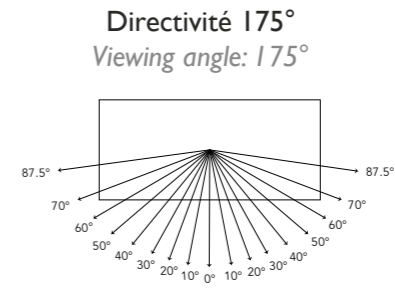

LUMENE - TOILE UHD 4K/8K PLATINUM
LUMENE - UHD 4K / 8K PLATINUM CANVAS

Conçue sur la même base que la toile Lumene UHD 4K, la toile UHD 4K/8K Platinum présente un gain de 1,3. Cette toile technique de dernière génération renvoie donc plus intensément la lumière absorbée, permettant à chaque détail d'être restitué avec plus de précision.

Built on the same foundations as the Lumene UHD 4K canvas, the UHD 4K / 8K Platinum canvas is a 1.3 gain screen. The screen thus reproduces absorbed light more intensely, allowing every detail to be rendered with enhanced precision.

Gain de 1.3
Gain: 1.3

Toile classique
Gain de 1,3
Blanc mat
Classic canvas
Gain 1,3
White matt

Toile UHD 4K/8K platinum
Gain de 1.3
Surface micro-perlée
UHD 4K / 8K Platinum Canvas
Gain 1.3
Micro pearl surface

Disponible sur les écrans / These canvas are available for these screens :

LUMENE - TOILE AMBIENT LIGHT REFLECTING
LUMENE - AMBIENT LIGHT REFLECTING CANVAS

La toile Ambient Light Reflecting offre une construction micro-structurée. C'est un nouveau type de surface qui absorbe la lumière ambiante de la pièce tout en réfléchissant le faisceau lumineux du vidéoprojecteur à focale courte vers le spectateur. 100 fois plus lumineuse qu'une toile classique, cette surface technique offre un haut niveau de contraste et les meilleures caractéristiques de visualisation possible en plein jour.

The Ambient Light Reflecting canvas is micro-structured. This is a new kind of surface that absorbs the room's ambient light, all whilst reflecting the short throw projector's light beam towards the viewer. The canvas also offers a high level of contrast and the best viewing specs possible in a particularly bright environment.

Gain de 0.5
Gain: 0.5

UN ÉCRAN 100 FOIS PLUS LUMINEUX
100 TIMES BRIGHTER PROJECTION SCREEN