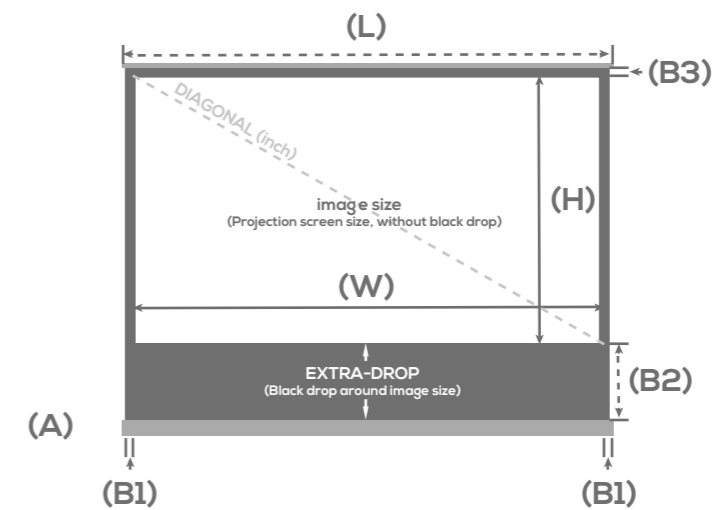

Case

Black aluminium
Telescopic system
Adjustable image size
Simple and easy installation in less than 2 minutes
Carrying handle

Warranty

2 years

Vue de face
Front view

Vue de profil
Side view

Manuel
Manual