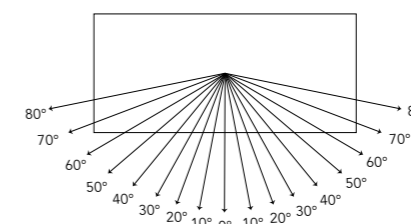

Directivité : 160°
Viewing angle: 160°

Gain de 1.0
Gain: 1.0

Disponible sur les écrans / These canvas are available for these screens :

PLAZZA
HD

CAPITOL HD

EMBASSY HD

MAJESTIC
HD

SHOW
PLACE
HD

* Kelvin : Le degré Kelvin (°K) permet de mesurer la couleur de la lumière perçue par l'œil humain. On l'utilise pour mesurer la température de couleur.

The UHD 4K canvas is made from flexible PVC. Unlike the Lumene HD matt white canvas, the surface of the UHD 4K screen is covered in diamond-shaped microbeads which allow a perfect reflection of 4K picture. The lower white layer's colour temperature is 6000K and the difference between reflected light and ambient light is less than 60K. What you get is an extremely detailed, pure reflection which is true to the video projector's original image.*

*Kelvin: The Kelvin scale (°K) is used to measure colour temperature as perceived by the human eye. It is used to measure what is commonly called "colour temperature".

Directivité : 160°
Viewing angle: 160°