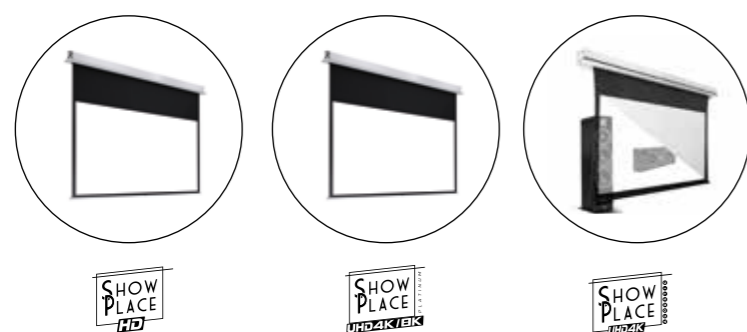

ÉCRANS MOTORISÉS

MOTORIZED SCREENS