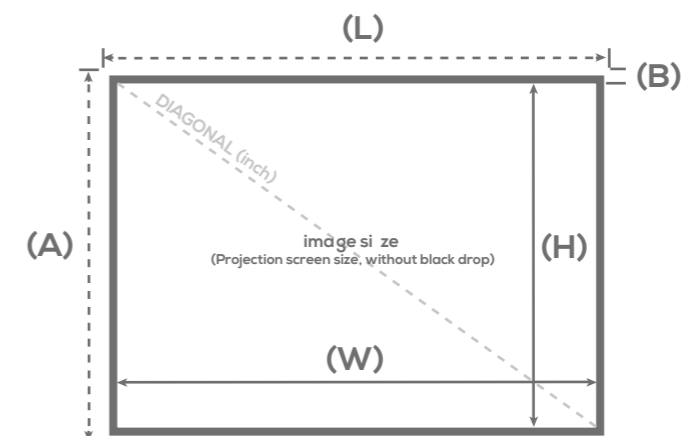

Warranty

2 years

Cadre fixe
Fixed frame

Tension parfaite
Easy to install

Facile à installer
Easy to install

Fixation par clips rapide et sécurisée
Safe clipping system

Formats Ratio	Toiles Fabric	REF LUMENE	Taille utile de l'image Image size W x H cm	Diagonale Diagonal (inch)	Dimensions hors-tout Overall dimensions L x A x P cm	Bords noirs Black borders (mm) B	Dimensions packaging (cm)	Poids net / brut Net / gross weight (kg)
16:9	BLANC MAT, BORDS NOIRS MATT WHITE, BLACK EDGES	MOVIE PALACE UHD 4K ULTRASLIM 170 C	171 x 96	77	173 x 98 x 4	12	N/A	N/A
		MOVIE PALACE UHD 4K ULTRASLIM 200 C	203 x 115	92	206 x 117 x 4	12	N/A	N/A
		MOVIE PALACE UHD 4K ULTRASLIM 240 C	234 x 132	106	237 x 134 x 4	12	N/A	N/A
		MOVIE PALACE UHD 4K ULTRASLIM 270 C	266 x 150	120	268 x 152 x 4	12	N/A	N/A
		MOVIE PALACE UHD 4K ULTRASLIM 300 C	294 x 166	133	297 x 168 x 6	12	N/A	N/A