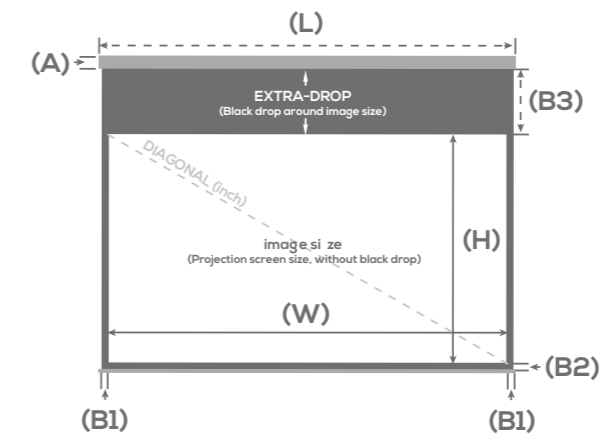

Warranty

2 years

Manuel
Manual

Rétractable
Retractable

Facile à installer
Easy to install

Mural, plafond
ou suspendu
Wall, ceiling
or suspended

Système de blocage
automatique
Automatic
locking system

Formats Ratio	Toiles Fabric	REF LUMENE	Taille utile de l'image Image size W x H cm	Diagonale Diagonal (inch)	Dimensions hors- tout Overall dimensions L x A x P cm	Bords noirs et Extra-drop (mm) Black borders & Extra-drop (mm)			Dimensions packaging (cm)	Poids net / brut Net / gross weight (kg)
						Côtés Sides (B1)	Bas Bottom (B2)	Haut Top (B3)		
4:3	BLANC MAT, BORDS NOIRS MATT WHITE, BLACK EDGES	PLAZZA HD 150 V	146 x 110	72	163 x 8 x 8	25	30	80	205 x 17 x 14	8,2 / 10,8
		PLAZZA HD 170 V	171 x 128	84	191 x 8 x 8	40	40	80	205 x 17 x 14	8,2 / 10,8
		PLAZZA HD 200 V	203 x 152	100	225 x 8 x 8	50	60	80	239 x 17 x 14	10,5 / 12,9
		PLAZZA HD 240 V	234 x 176	120	256 x 8 x 8	47	40	80	269 x 17 x 14	12,3 / 15,8
16:9	BLANC MAT, BORDS NOIRS MATT WHITE, BLACK EDGES	PLAZZA HD 150 C	146 x 82	72	163 x 8 x 8	25	30	700	205 x 17 x 14	8,2 / 10,8
		PLAZZA HD 170 C	170 x 96	77	191 x 8 x 8	40	40	700	205 x 17 x 14	8,2 / 10,8
		PLAZZA HD 200 C	203 x 115	92	225 x 8 x 8	50	60	500	239 x 17 x 14	10,5 / 12,9
		PLAZZA HD 240 C	234 x 132	106	256 x 8 x 8	47	40	500	269 x 17 x 14	12,3 / 15,8
	BLANC MAT, ENROULEMENT INVERSÉ MATT WHITE, REVERSED	PLAZZA HD 150 CR	146 x 82	72	163 x 8 x 8	25	30	700	205 x 17 x 14	8,2 / 10,8
		PLAZZA HD 170 CR	171 x 96	77	191 x 8 x 8	40	40	700	205 x 17 x 14	8,2 / 10,8
		PLAZZA HD 200 CR	203 x 115	92	225 x 8 x 8	50	60	500	239 x 17 x 14	10,5 / 12,9
16:10	BLANC MAT, BORDS NOIRS MATT WHITE, BLACK EDGES	PLAZZA HD 240 CR	234 x 132	106	256 x 8 x 8	47	40	500	269 x 17 x 14	12,3 / 15,8
		PLAZZA HD 150 I	146 x 91	68	163 x 8 x 8	25	30	600	205 x 17 x 14	8,2 / 10,8
		PLAZZA HD 170 I	171 x 107	80	191 x 8 x 8	40	40	600	205 x 17 x 14	8,2 / 10,8
		PLAZZA HD 200 I	203 x 127	94	225 x 8 x 8	50	60	500	239 x 17 x 14	10,5 / 12,9
1:1	BLANC MAT, BORDS NOIRS MATT WHITE, BLACK EDGES	PLAZZA HD 240 I	234 x 146	109	256 x 8 x 8	47	40	400	269 x 17 x 14	12,3 / 15,8
		PLAZZA HD 150	152 x 152	60	169 x 8 x 8	25	30	80	205 x 17 x 14	8,2 / 10,8
		PLAZZA HD 170	178 x 178	70	191 x 8 x 8	23	40	80	205 x 17 x 14	8,2 / 10,8
		PLAZZA HD 200	203 x 203	84	225 x 8 x 8	50	40	80	239 x 17 x 14	10,5 / 12,9
2,35:1	BLANC MAT, BORDS NOIRS MATT WHITE, BLACK EDGES	PLAZZA HD 240	234 x 234	96	256 x 11 x 11	47	40	80	269 x 17 x 14	12,3 / 15,8
		PLAZZA HD 150 P	146 x 62	62	163 x 8 x 8	25	30	700	205 x 17 x 14	8,2 / 10,8
		PLAZZA HD 170 P	171 x 73	73	191 x 8 x 8	40	40	700	205 x 17 x 14	8,2 / 10,8
		PLAZZA HD 200 P	203 x 86	87	225 x 8 x 8	50	60	700	239 x 17 x 14	10,5 / 12,9
PLAZZA HD 240 P	234 x 100	100	256 x 8 x 8	47	40	700	269 x 17 x 14	12,3 / 15,8