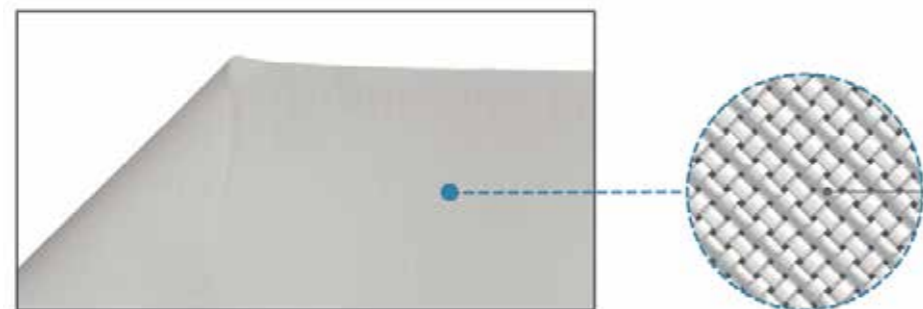

Gain 1.0
Gain de 1.0