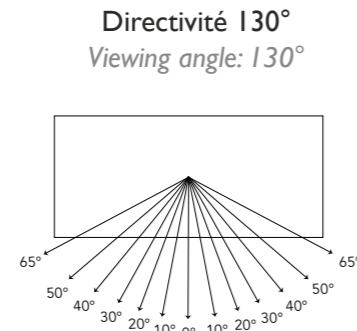

LUMENE - TOILE UHD 4K/8K PLATINUM
LUMENE - UHD 4K / 8K PLATINUM CANVAS

Conçue sur la même base que la toile Lumene UHD 4K, la toile UHD 4K/8K Platinum présente un gain de 1,3. Cette toile technique de dernière génération renvoie donc plus intensément la lumière absorbée, permettant à chaque détail d'être restitué avec plus de précision.

Built on the same foundations as the Lumene UHD 4K canvas, the UHD 4K / 8K Platinum canvas is a 1.3 gain screen. The screen thus reproduces absorbed light more intensely, allowing every detail to be rendered with enhanced precision.